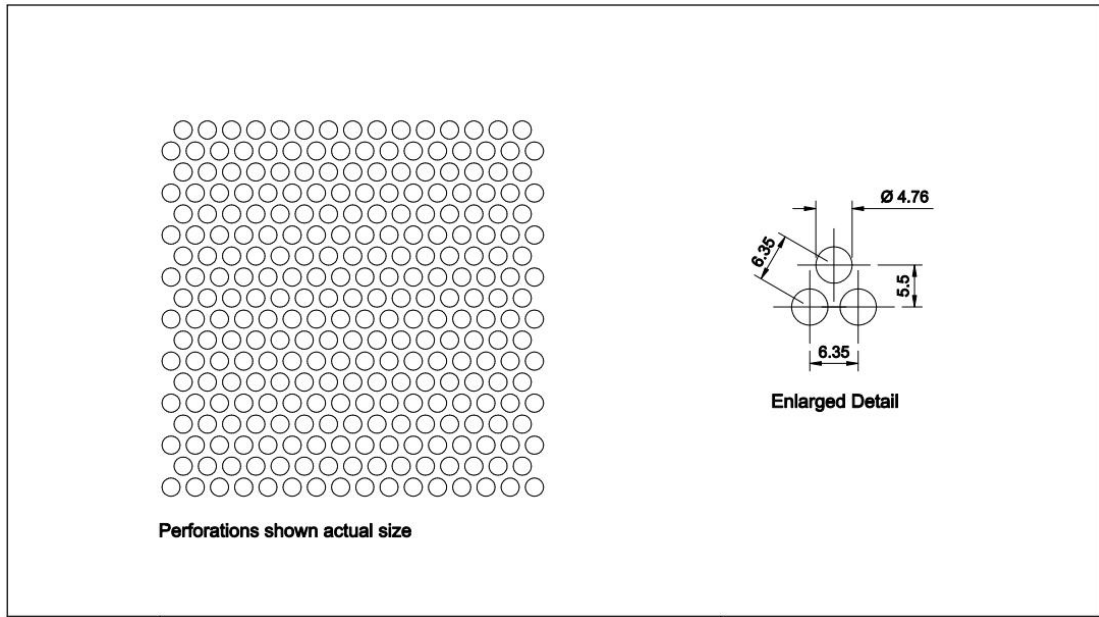

Open Area: 30%

Pattern: Round Staggered

Hole Size: 3.2mm

Pitch: 6.1mm

Open Area: 25%

Pattern: Round Staggered

Hole Size: 3.97mm

Pitch: 5.59mm

Open Area: 46%

Pattern: Round Staggered

Hole Size: 4.76mm

Pitch: 6.35mm

Open Area: 51%

Pattern: Round Staggered

Hole Size: 4.76mm

Pitch: 7.92mm

Pitch: 16mm

Open Area: 32%

Pattern: Round Staggered

Hole Size: 12.7mm

Pitch: 17.27mm

Open Area: 49%

Pattern: Round Staggered

Hole Size: 19.05mm

Pitch: 25.4mm

Open Area: 51%

Pattern: Round Staggered

Hole Size: 19.05mm

Pitch: 30mm

Open Area: 38%

Pattern: Round Staggered

Hole Size: 25.4mm