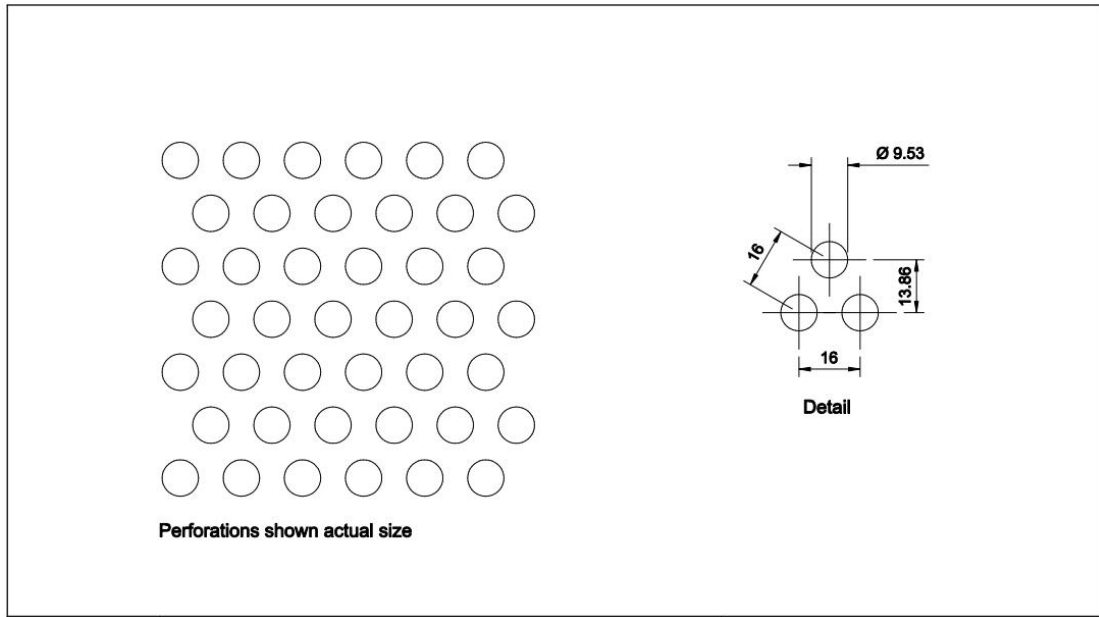

Open Area: 46%

Pattern: Round Staggered

Hole Size: 6.35mm

Pitch: 9.95mm

Open Area: 40%

Pattern: Round Staggered

Hole Size: 7.94mm

Pitch: 9.55mm

Open Area: 62%

Pattern: Round Staggered
 Hole Size: 9.53mm
 Pitch: 12.7mm
 Open Area: 51%

Pattern: Round Staggered
 Hole Size: 9.53mm
 Pitch: 14.27mm
 Open Area: 40%

Pattern: Round Staggered

Hole Size: 9.53mm

Pitch: 16mm

Open Area: 32%

Pattern: Round Staggered

Hole Size: 12.7mm

Pitch: 17.27mm

Open Area: 49%

Pattern: Round Staggered

Hole Size: 19.05mm

Pitch: 25.4mm

Open Area: 51%

Pattern: Round Staggered

Hole Size: 19.05mm

Pitch: 30mm

Open Area: 38%

Pattern: Round Staggered

Hole Size: 25.4mm