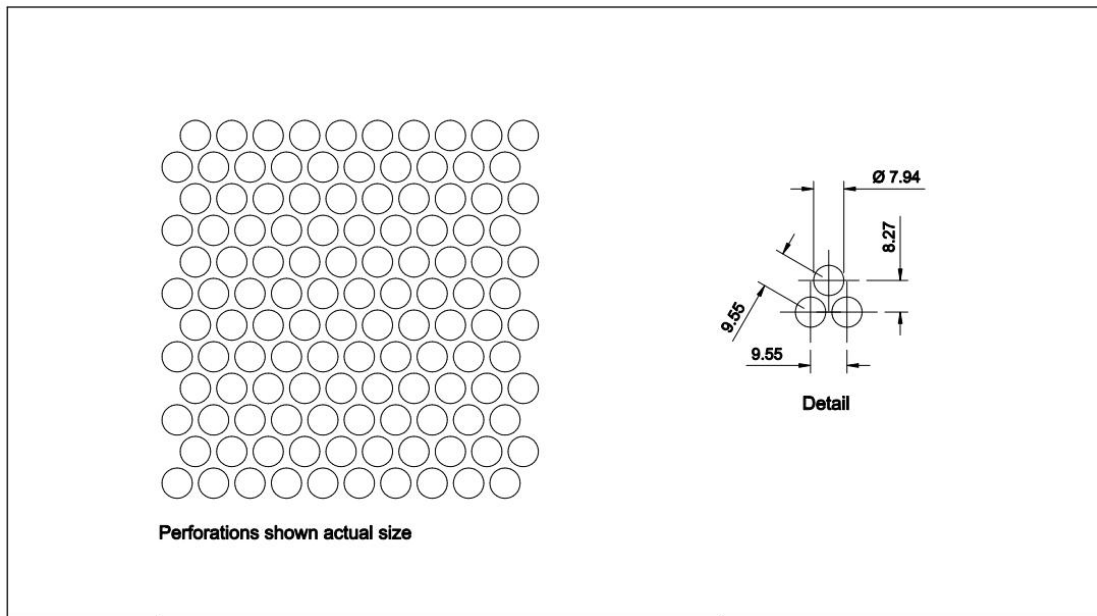

Open Area: 46%

Pattern: Round Staggered

Hole Size: 6.35mm

Pitch: 9.95mm

Open Area: 40%

Pattern: Round Staggered

Hole Size: 7.94mm

Pitch: 9.55mm

Open Area: 62%

Pattern: Round Staggered
 Hole Size: 9.53mm
 Pitch: 12.7mm
 Open Area: 51%

Pattern: Round Staggered
 Hole Size: 9.53mm
 Pitch: 14.27mm
 Open Area: 40%

Pattern: Round Staggered

Hole Size: 9.53mm

Pitch: 16mm

Open Area: 32%

Pattern: Round Staggered

Hole Size: 12.7mm

Pitch: 17.27mm

Open Area: 49%

Pattern: Round Staggered

Hole Size: 19.05mm

Pitch: 25.4mm

Open Area: 51%

Pattern: Round Staggered

Hole Size: 19.05mm

Pitch: 30mm

Open Area: 38%

Pattern: Round Staggered

Hole Size: 25.4mm