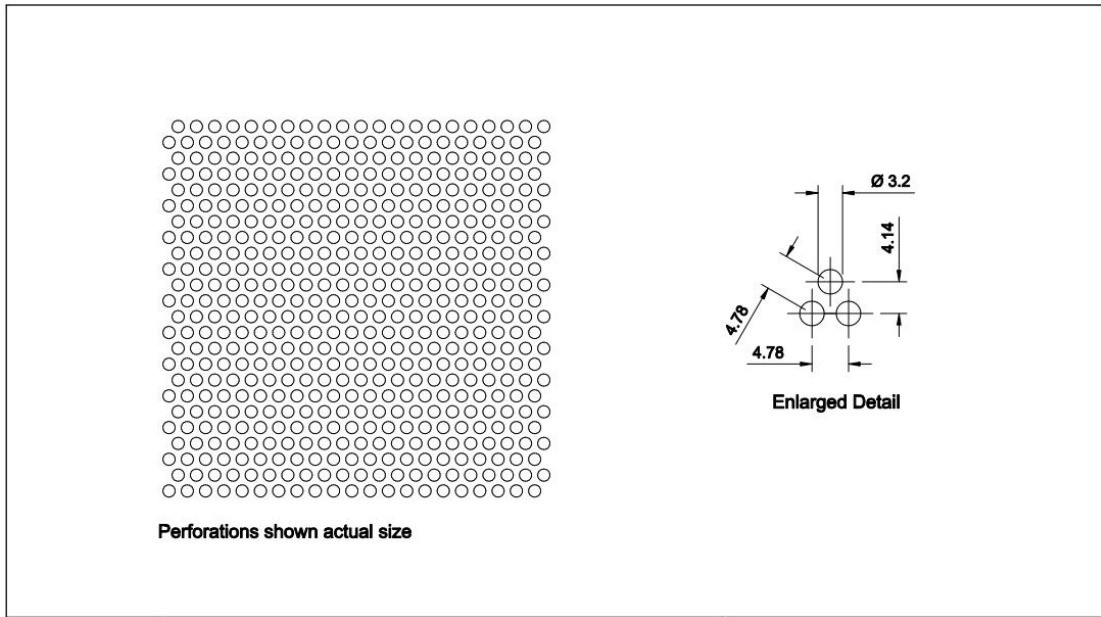

Pattern: Round Staggered
 Hole Size: 2.41mm
 Pitch: 9.53mm*6.74mm
 Open Area: 11%

Pattern: Round Staggered

Hole Size: 2.41mm

Pitch: 3.66mm

Open Area: 40%

Pattern: Round Staggered

Hole Size: 3.2mm

Pitch: 4.52mm

Open Area: 46%

Pattern: Round Staggered

Hole Size: 3.2 mm

Pitch: 4.78mm

Open Area: 41%

Pattern: Round Staggered

Hole Size: 3.2mm

Pitch: 5.59mm

Pitch: 16mm

Open Area: 32%

Pattern: Round Staggered

Hole Size: 12.7mm

Pitch: 17.27mm

Open Area: 49%

Pattern: Round Staggered

Hole Size: 19.05mm

Pitch: 25.4mm

Open Area: 51%

Pattern: Round Staggered

Hole Size: 19.05mm

Pitch: 30mm

Open Area: 38%

Pattern: Round Staggered

Hole Size: 25.4mm