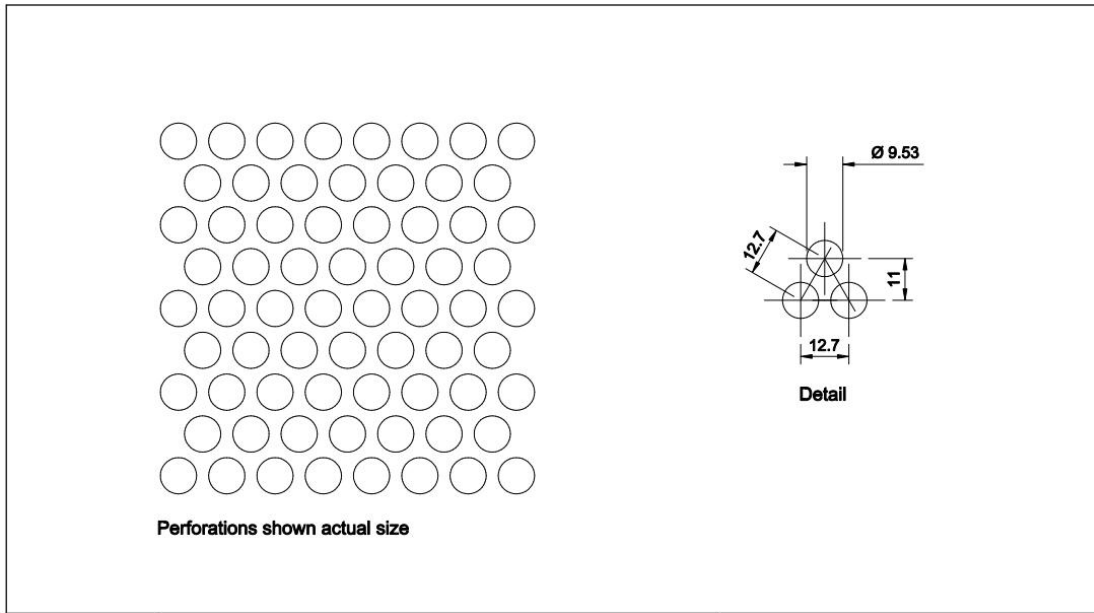

Open Area: 46%

Pattern: Round Staggered

Hole Size: 6.35mm

Pitch: 9.95mm

Open Area: 40%

Pattern: Round Staggered

Hole Size: 7.94mm

Pitch: 9.55mm

Open Area: 62%

Pattern: Round Staggered
 Hole Size: 9.53mm
 Pitch: 12.7mm
 Open Area: 51%

Pattern: Round Staggered
 Hole Size: 9.53mm
 Pitch: 14.27mm
 Open Area: 40%

Pattern: Round Staggered

Hole Size: 9.53mm

Pitch: 16mm

Open Area: 32%

Pattern: Round Staggered

Hole Size: 12.7mm

Pitch: 17.27mm

Open Area: 49%

Pattern: Round Staggered

Hole Size: 19.05mm

Pitch: 25.4mm

Open Area: 51%

Pattern: Round Staggered

Hole Size: 19.05mm

Pitch: 30mm

Open Area: 38%

Pattern: Round Staggered

Hole Size: 25.4mm