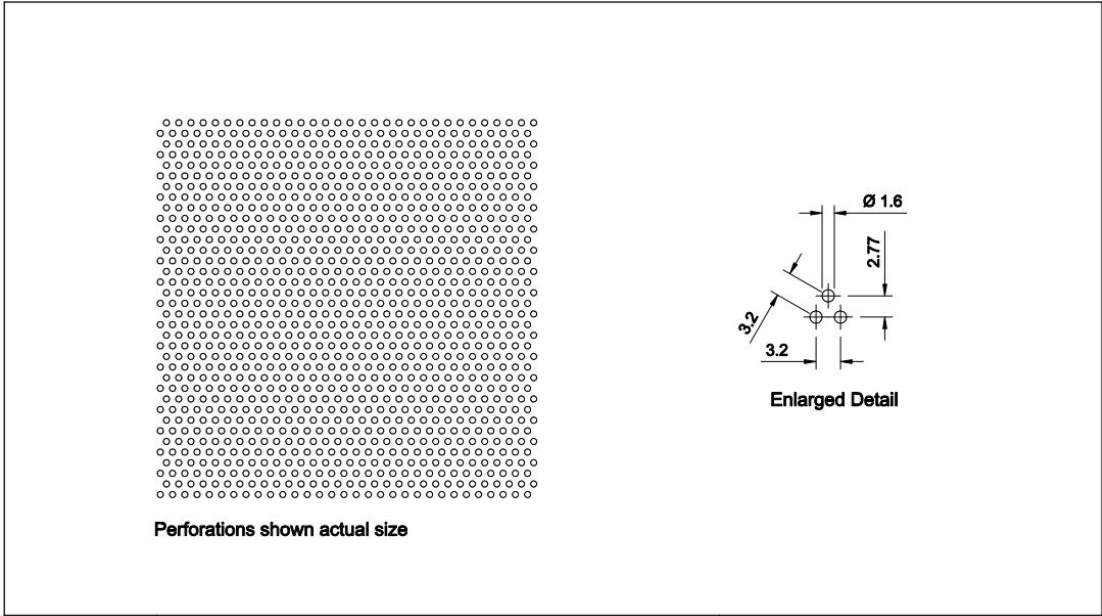

Pattern: Round Staggered
 Hole Size: 1.6mm
 Pitch: 2.54mm
 Open Area: 36%

Pattern: Round Staggered
 Hole Size: 1.6mm
 Pitch: 3.2mm
 Open Area: 26%

Pattern: Round Staggered
 Hole Size: 2.06mm
 Pitch: 3.2mm
 Open Area: 41%

Pattern: Round Staggered
 Hole Size: 2.41mm
 Pitch: 9.53mm*6.74mm
 Open Area: 11%

Pattern: Round Staggered

Hole Size: 2.41mm

Pitch: 3.66mm

Open Area: 40%

Pattern: Round Staggered

Hole Size: 3.2mm

Pitch: 4.52mm

Pitch: 16mm

Open Area: 32%

Pattern: Round Staggered

Hole Size: 12.7mm

Pitch: 17.27mm

Open Area: 49%

Pattern: Round Staggered

Hole Size: 19.05mm

Pitch: 25.4mm

Open Area: 51%

Pattern: Round Staggered

Hole Size: 19.05mm

Pitch: 30mm

Open Area: 38%

Pattern: Round Staggered

Hole Size: 25.4mm