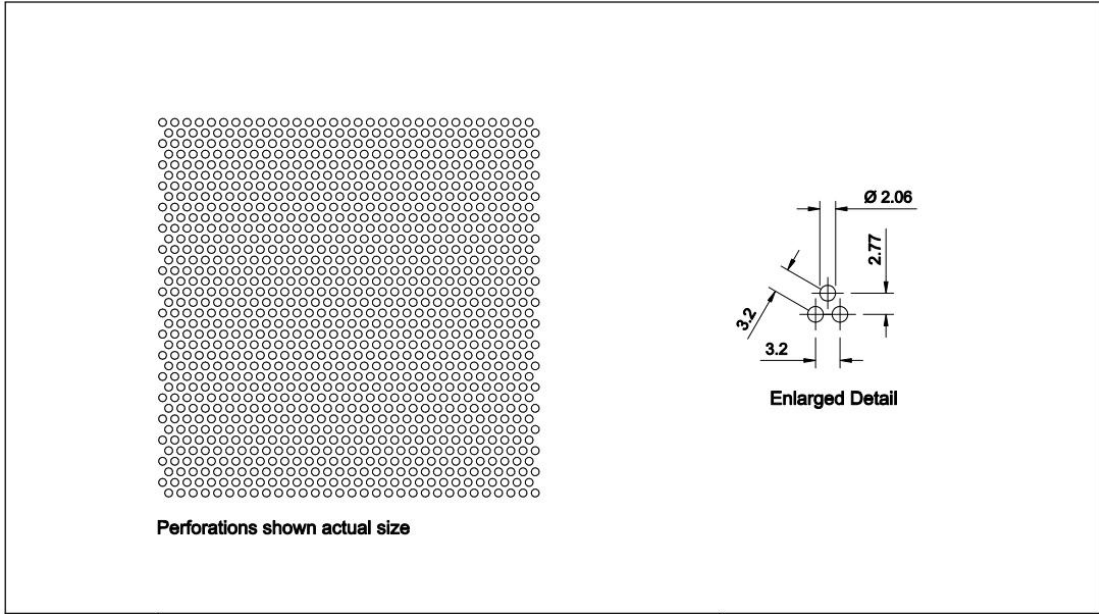

Pattern: Round Staggered
 Hole Size: 1.6mm
 Pitch: 2.54mm
 Open Area: 36%

Pattern: Round Staggered
 Hole Size: 1.6mm
 Pitch: 3.2mm
 Open Area: 26%

Pattern: Round Staggered
 Hole Size: 2.06mm
 Pitch: 3.2mm
 Open Area: 41%

Open Area: 62%

Pattern: Round Staggered
 Hole Size: 9.53mm
 Pitch: 12.7mm
 Open Area: 51%

Pattern: Round Staggered
 Hole Size: 9.53mm
 Pitch: 14.27mm
 Open Area: 40%

Pattern: Round Staggered

Hole Size: 9.53mm

Pitch: 16mm

Open Area: 32%

Pattern: Round Staggered

Hole Size: 12.7mm

Pitch: 17.27mm

Open Area: 49%

Pattern: Round Staggered

Hole Size: 19.05mm

Pitch: 25.4mm

Open Area: 51%

Pattern: Round Staggered

Hole Size: 19.05mm

Pitch: 30mm

Open Area: 38%

Pattern: Round Staggered

Hole Size: 25.4mm