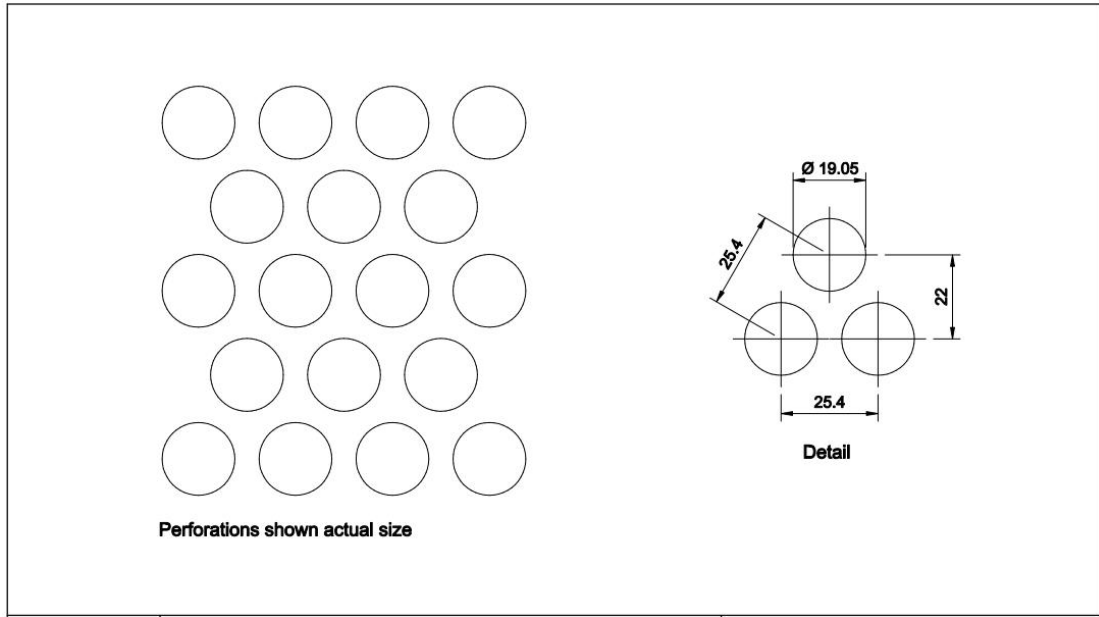

Open Area: 46%

Pattern: Round Staggered

Hole Size: 6.35mm

Pitch: 9.95mm

Open Area: 40%

Pattern: Round Staggered

Hole Size: 7.94mm

Pitch: 9.55mm

Open Area: 62%

Pattern: Round Staggered
 Hole Size: 9.53mm
 Pitch: 12.7mm
 Open Area: 51%

Pattern: Round Staggered
 Hole Size: 9.53mm
 Pitch: 14.27mm
 Open Area: 40%

Pattern: Round Staggered

Hole Size: 9.53mm

Pitch: 16mm

Open Area: 32%

Pattern: Round Staggered

Hole Size: 12.7mm

Pitch: 17.27mm

Open Area: 49%

Pattern: Round Staggered

Hole Size: 19.05mm

Pitch: 25.4mm

Open Area: 51%

Pattern: Round Staggered

Hole Size: 19.05mm

Pitch: 30mm

Open Area: 38%

Pattern: Round Staggered

Hole Size: 25.4mm