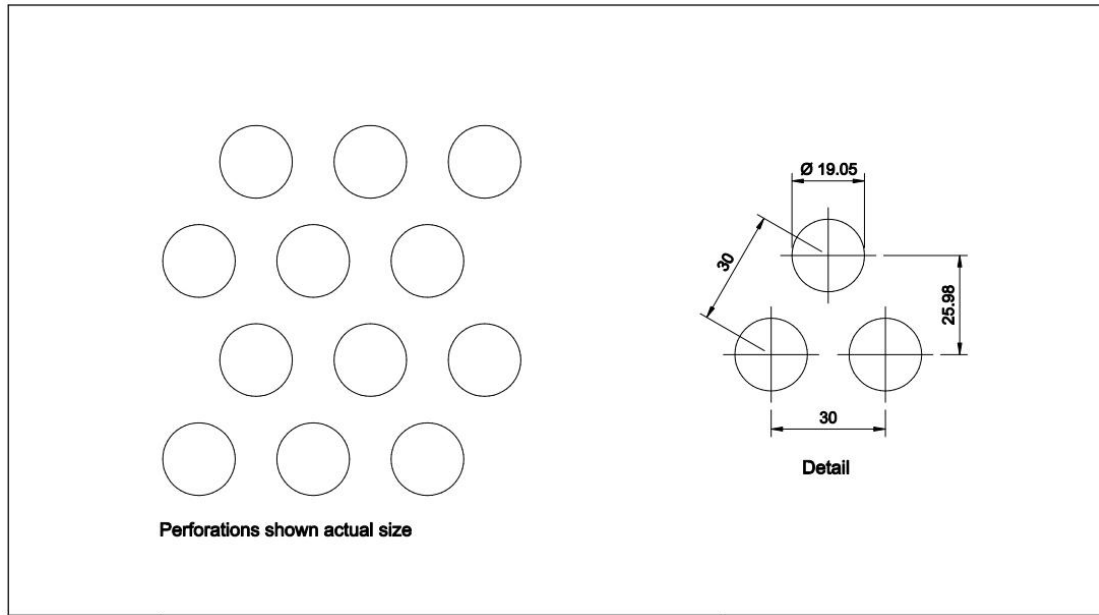

Open Area: 46%

Pattern: Round Staggered

Hole Size: 6.35mm

Pitch: 9.95mm

Open Area: 40%

Pattern: Round Staggered

Hole Size: 7.94mm

Pitch: 9.55mm

Open Area: 62%

Pattern: Round Staggered
 Hole Size: 9.53mm
 Pitch: 12.7mm
 Open Area: 51%

Pattern: Round Staggered
 Hole Size: 9.53mm
 Pitch: 14.27mm
 Open Area: 40%

Pattern: Round Staggered

Hole Size: 9.53mm

Pitch: 16mm

Open Area: 32%

Pattern: Round Staggered

Hole Size: 12.7mm

Pitch: 17.27mm

Open Area: 49%

Pattern: Round Staggered

Hole Size: 19.05mm

Pitch: 25.4mm

Open Area: 51%

Pattern: Round Staggered

Hole Size: 19.05mm

Pitch: 30mm

Open Area: 38%

Pattern: Round Staggered

Hole Size: 25.4mm