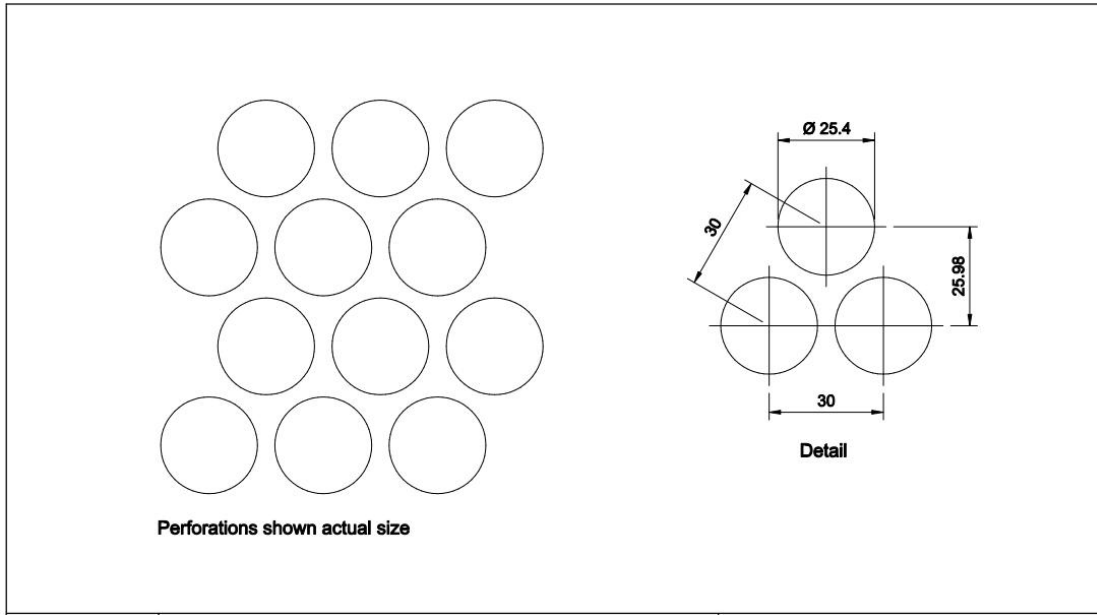

Open Area: 46%

Pattern: Round Staggered

Hole Size: 6.35mm

Pitch: 9.95mm

Open Area: 40%

Pattern: Round Staggered

Hole Size: 7.94mm

Pitch: 9.55mm

Open Area: 62%

Pattern: Round Staggered
 Hole Size: 9.53mm
 Pitch: 12.7mm
 Open Area: 51%

Pattern: Round Staggered
 Hole Size: 9.53mm
 Pitch: 14.27mm
 Open Area: 40%

Pattern: Round Staggered

Hole Size: 9.53mm

Pitch: 16mm

Open Area: 32%

Pattern: Round Staggered

Hole Size: 12.7mm

Pitch: 17.27mm

Open Area: 49%

Pattern: Round Staggered

Hole Size: 19.05mm

Pitch: 25.4mm

Open Area: 51%

Pattern: Round Staggered

Hole Size: 19.05mm

Pitch: 30mm

Open Area: 38%

Pattern: Round Staggered

Hole Size: 25.4mm