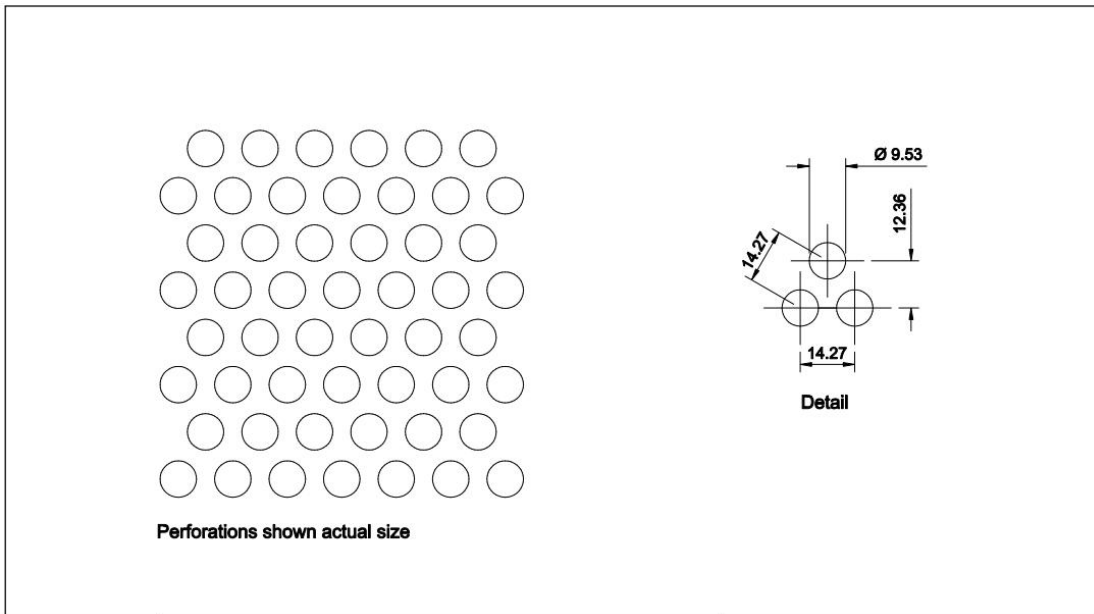

Open Area: 46%

Pattern: Round Staggered

Hole Size: 6.35mm

Pitch: 9.95mm

Open Area: 40%

Pattern: Round Staggered

Hole Size: 7.94mm

Pitch: 9.55mm

Open Area: 62%

Pattern: Round Staggered
 Hole Size: 9.53mm
 Pitch: 12.7mm
 Open Area: 51%

Pattern: Round Staggered
 Hole Size: 9.53mm
 Pitch: 14.27mm
 Open Area: 40%

Pattern: Round Staggered

Hole Size: 9.53mm

Pitch: 16mm

Open Area: 32%

Pattern: Round Staggered

Hole Size: 12.7mm

Pitch: 17.27mm

Open Area: 49%

Pattern: Round Staggered

Hole Size: 19.05mm

Pitch: 25.4mm

Open Area: 51%

Pattern: Round Staggered

Hole Size: 19.05mm

Pitch: 30mm

Open Area: 38%

Pattern: Round Staggered

Hole Size: 25.4mm