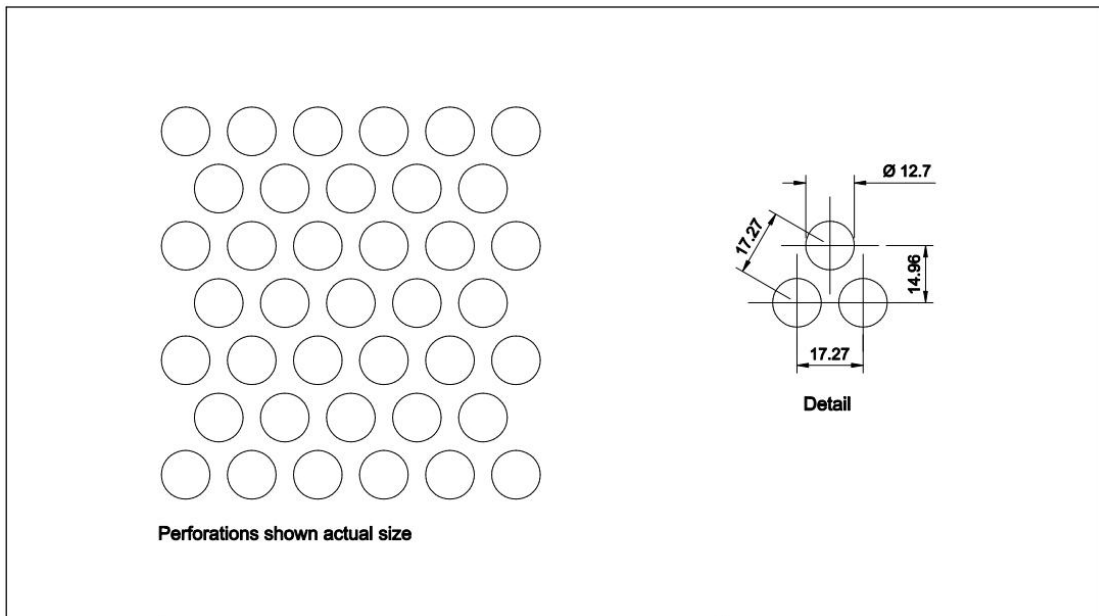

Open Area: 46%

Pattern: Round Staggered

Hole Size: 6.35mm

Pitch: 9.95mm

Open Area: 40%

Pattern: Round Staggered

Hole Size: 7.94mm

Pitch: 9.55mm

Open Area: 62%

Pattern: Round Staggered
 Hole Size: 9.53mm
 Pitch: 12.7mm
 Open Area: 51%

Pattern: Round Staggered
 Hole Size: 9.53mm
 Pitch: 14.27mm
 Open Area: 40%

Pattern: Round Staggered

Hole Size: 9.53mm

Pitch: 16mm

Open Area: 32%

Pattern: Round Staggered

Hole Size: 12.7mm

Pitch: 17.27mm

Open Area: 49%

Pattern: Round Staggered

Hole Size: 19.05mm

Pitch: 25.4mm

Open Area: 51%

Pattern: Round Staggered

Hole Size: 19.05mm

Pitch: 30mm

Open Area: 38%

Pattern: Round Staggered

Hole Size: 25.4mm