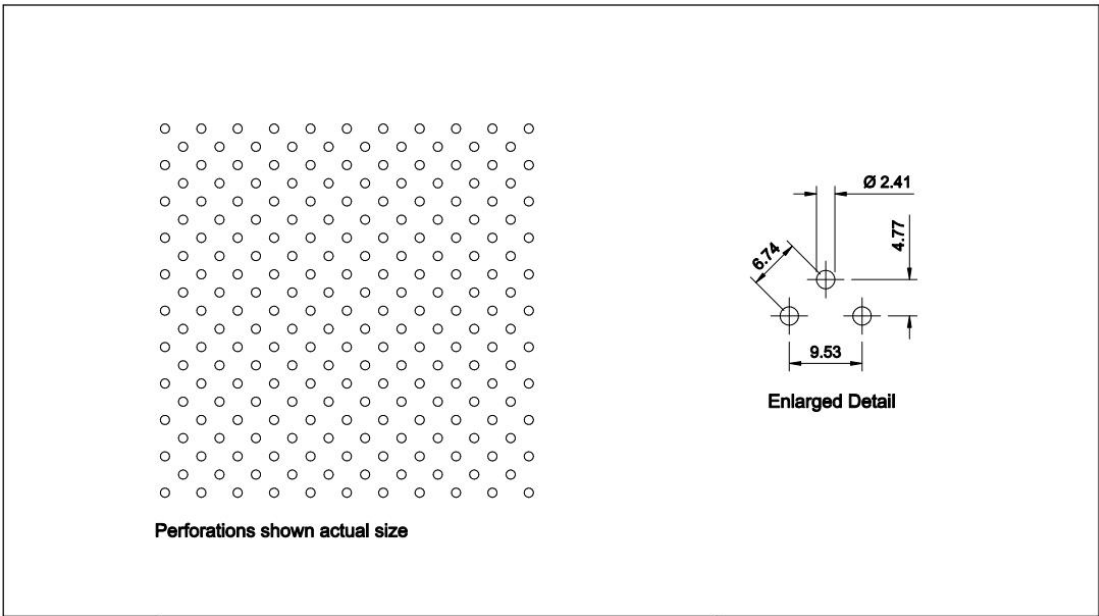

Pattern: Round Staggered
 Hole Size: 1.6mm
 Pitch: 2.54mm
 Open Area: 36%

Pattern: Round Staggered
 Hole Size: 1.6mm
 Pitch: 3.2mm
 Open Area: 26%

Pattern: Round Staggered
 Hole Size: 2.06mm
 Pitch: 3.2mm
 Open Area: 41%

Pattern: Round Staggered
 Hole Size: 2.41mm
 Pitch: 9.53mm*6.74mm
 Open Area: 11%

Pattern: Round Staggered

Hole Size: 2.41mm

Pitch: 3.66mm

Open Area: 40%

Pattern: Round Staggered

Hole Size: 3.2mm

Pitch: 4.52mm

Pitch: 16mm

Open Area: 32%

Pattern: Round Staggered

Hole Size: 12.7mm

Pitch: 17.27mm

Open Area: 49%

Pattern: Round Staggered

Hole Size: 19.05mm

Pitch: 25.4mm

Open Area: 51%

Pattern: Round Staggered

Hole Size: 19.05mm

Pitch: 30mm

Open Area: 38%

Pattern: Round Staggered

Hole Size: 25.4mm