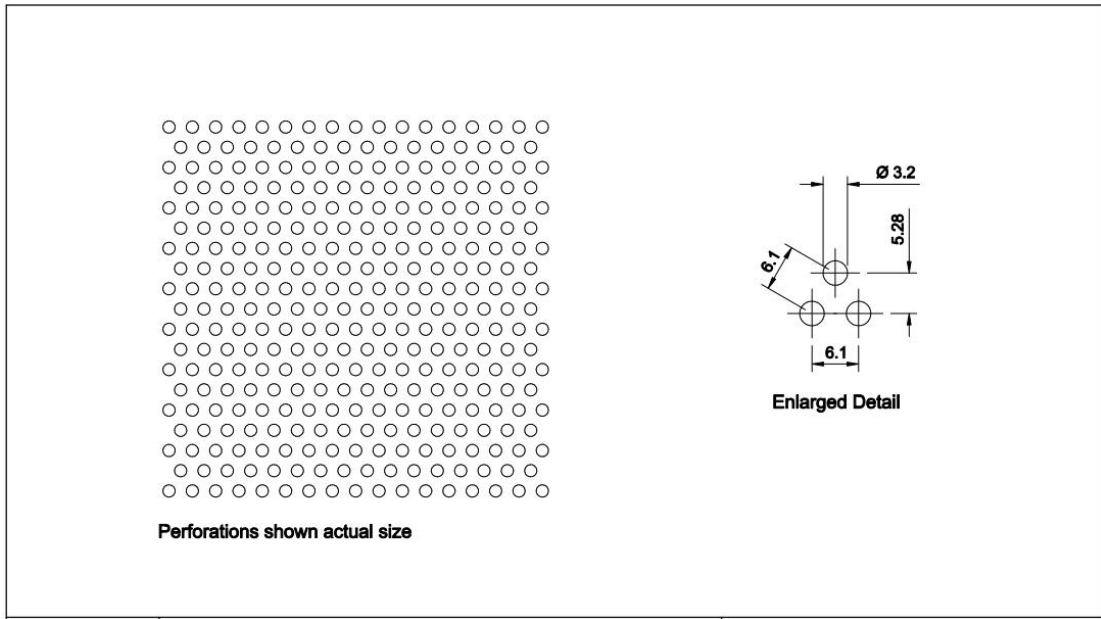

Open Area: 46%

Pattern: Round Staggered

Hole Size: 3.2 mm

Pitch: 4.78mm

Open Area: 41%

Pattern: Round Staggered

Hole Size: 3.2mm

Pitch: 5.59mm

Open Area: 30%

Pattern: Round Staggered

Hole Size: 3.2mm

Pitch: 6.1mm

Open Area: 25%

Pattern: Round Staggered

Hole Size: 3.97mm

Pitch: 5.59mm

Pitch: 16mm

Open Area: 32%

Pattern: Round Staggered

Hole Size: 12.7mm

Pitch: 17.27mm

Open Area: 49%

Pattern: Round Staggered

Hole Size: 19.05mm

Pitch: 25.4mm

Open Area: 51%

Pattern: Round Staggered

Hole Size: 19.05mm

Pitch: 30mm

Open Area: 38%

Pattern: Round Staggered

Hole Size: 25.4mm