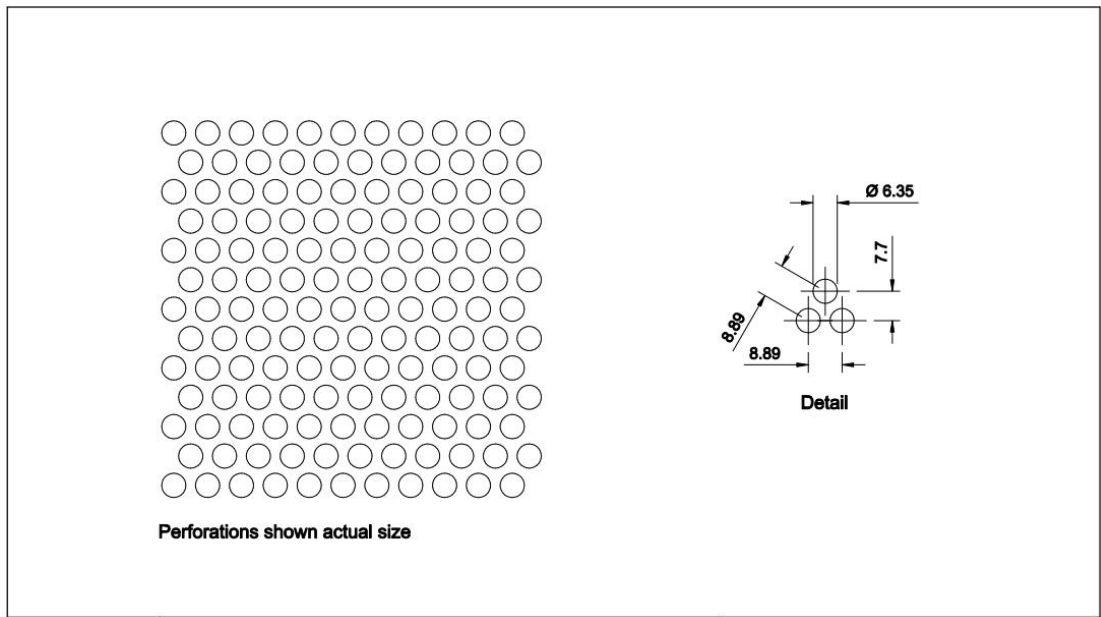

Open Area: 33%

Pattern: Round Staggered

Hole Size: 6.35mm

Pitch: 12.7mm

Open Area: 23%

Pattern: Round Staggered

Hole Size: 6.35mm

Pitch: 8.89mm

Open Area: 46%

Pattern: Round Staggered

Hole Size: 6.35mm

Pitch: 9.95mm

Open Area: 40%

Pattern: Round Staggered

Hole Size: 7.94mm

Pitch: 9.55mm

Open Area: 62%

Pattern: Round Staggered
 Hole Size: 9.53mm
 Pitch: 12.7mm
 Open Area: 51%

Pattern: Round Staggered
 Hole Size: 9.53mm
 Pitch: 14.27mm
 Open Area: 40%

Pattern: Round Staggered

Hole Size: 9.53mm

Pitch: 16mm

Open Area: 32%

Pattern: Round Staggered

Hole Size: 12.7mm

Pitch: 17.27mm

Open Area: 49%

Pattern: Round Staggered

Hole Size: 19.05mm