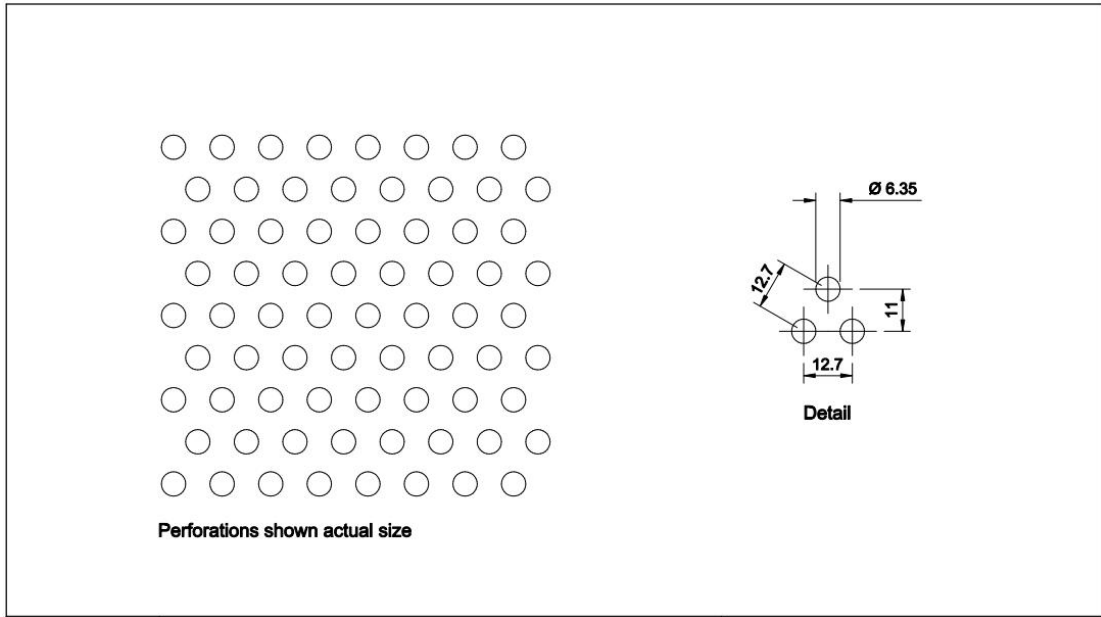

Open Area: 46%

Pattern: Round Staggered

Hole Size: 4.76mm

Pitch: 6.35mm

Open Area: 51%

Pattern: Round Staggered

Hole Size: 4.76mm

Pitch: 7.92mm

Open Area: 33%

Pattern: Round Staggered

Hole Size: 6.35mm

Pitch: 12.7mm

Open Area: 23%

Pattern: Round Staggered

Hole Size: 6.35mm

Pitch: 8.89mm

Open Area: 62%

Pattern: Round Staggered
 Hole Size: 9.53mm
 Pitch: 12.7mm
 Open Area: 51%

Pattern: Round Staggered
 Hole Size: 9.53mm
 Pitch: 14.27mm
 Open Area: 40%

Pattern: Round Staggered

Hole Size: 9.53mm

Pitch: 16mm

Open Area: 32%

Pattern: Round Staggered

Hole Size: 12.7mm

Pitch: 17.27mm

Open Area: 49%

Pattern: Round Staggered

Hole Size: 19.05mm