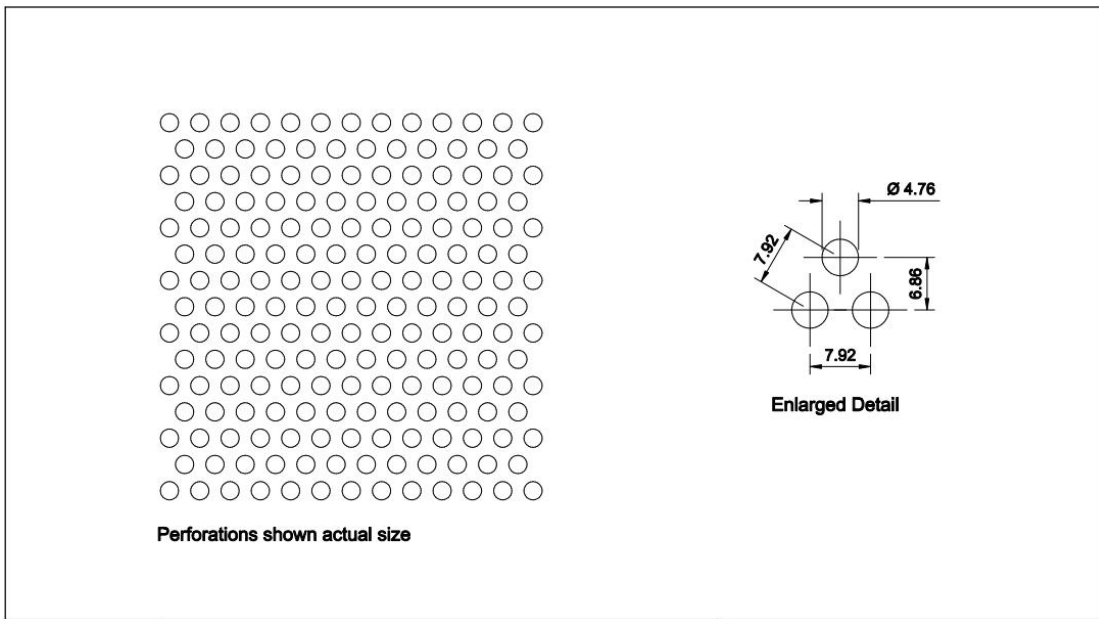

Open Area: 46%

Pattern: Round Staggered

Hole Size: 4.76mm

Pitch: 6.35mm

Open Area: 51%

Pattern: Round Staggered

Hole Size: 4.76mm

Pitch: 7.92mm

Open Area: 33%

Pattern: Round Staggered

Hole Size: 6.35mm

Pitch: 12.7mm

Open Area: 23%

Pattern: Round Staggered

Hole Size: 6.35mm

Pitch: 8.89mm

Open Area: 46%

Pattern: Round Staggered

Hole Size: 6.35mm

Pitch: 9.95mm

Open Area: 40%

Pattern: Round Staggered

Hole Size: 7.94mm

Pitch: 9.55mm

Pitch: 16mm

Open Area: 32%

Pattern: Round Staggered

Hole Size: 12.7mm

Pitch: 17.27mm

Open Area: 49%

Pattern: Round Staggered

Hole Size: 19.05mm