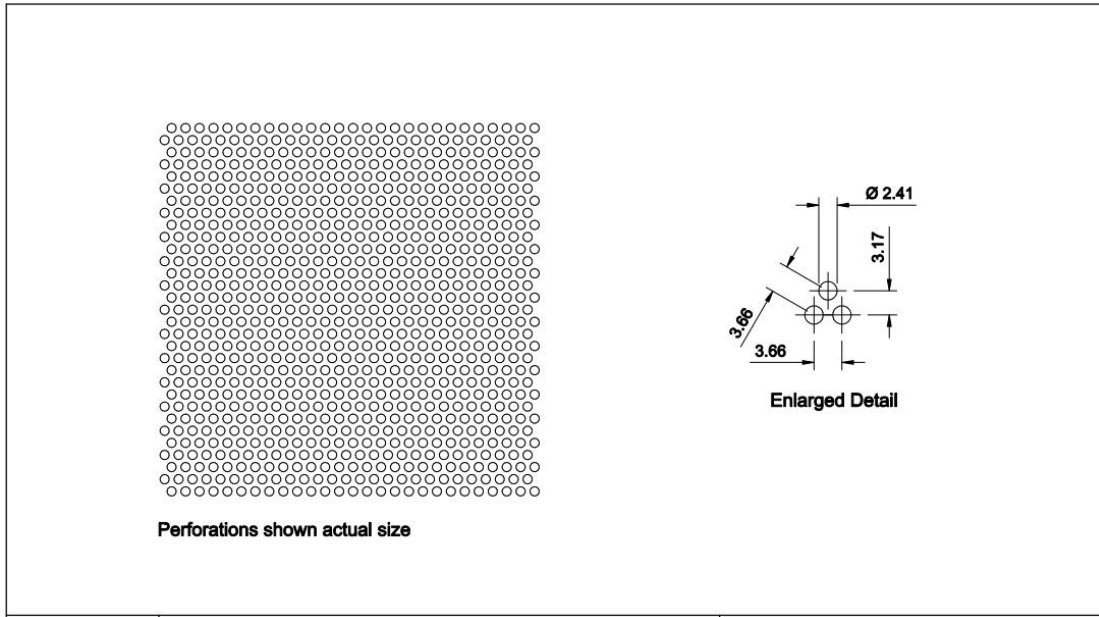

Pattern: Round Staggered
 Hole Size: 1.6mm
 Pitch: 2.54mm
 Open Area: 36%

Pattern: Round Staggered
 Hole Size: 1.6mm
 Pitch: 3.2mm
 Open Area: 26%

Pattern: Round Staggered
 Hole Size: 2.06mm
 Pitch: 3.2mm
 Open Area: 41%

Pattern: Round Staggered
 Hole Size: 2.41mm
 Pitch: 9.53mm*6.74mm
 Open Area: 11%

Pattern: Round Staggered

Hole Size: 2.41mm

Pitch: 3.66mm

Open Area: 40%

Pattern: Round Staggered

Hole Size: 3.2mm

Pitch: 4.52mm

Pitch: 16mm

Open Area: 32%

Pattern: Round Staggered

Hole Size: 12.7mm

Pitch: 17.27mm

Open Area: 49%

Pattern: Round Staggered

Hole Size: 19.05mm

Pitch: 25.4mm

Open Area: 51%

Pattern: Round Staggered

Hole Size: 19.05mm

Pitch: 30mm

Open Area: 38%

Pattern: Round Staggered

Hole Size: 25.4mm