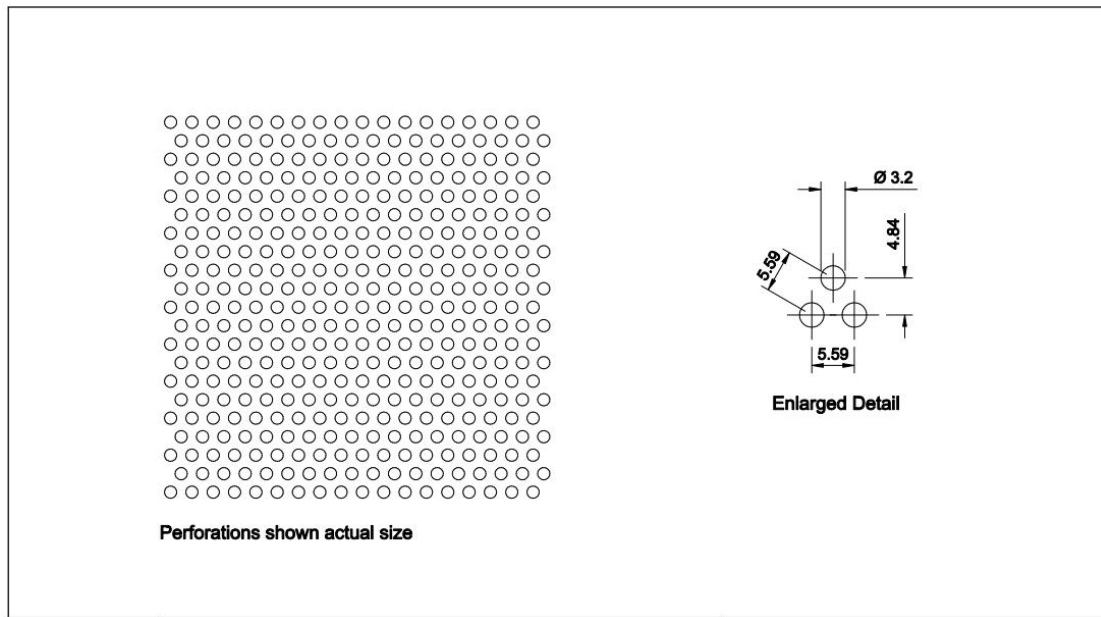

Open Area: 46%

Pattern: Round Staggered

Hole Size: 3.2 mm

Pitch: 4.78mm

Open Area: 41%

Pattern: Round Staggered

Hole Size: 3.2mm

Pitch: 5.59mm

Open Area: 30%

Pattern: Round Staggered

Hole Size: 3.2mm

Pitch: 6.1mm

Open Area: 25%

Pattern: Round Staggered

Hole Size: 3.97mm

Pitch: 5.59mm

Open Area: 46%

Pattern: Round Staggered

Hole Size: 4.76mm

Pitch: 6.35mm

Open Area: 51%

Pattern: Round Staggered

Hole Size: 4.76mm

Pitch: 7.92mm

Pitch: 16mm

Open Area: 32%

Pattern: Round Staggered

Hole Size: 12.7mm

Pitch: 17.27mm

Open Area: 49%

Pattern: Round Staggered

Hole Size: 19.05mm