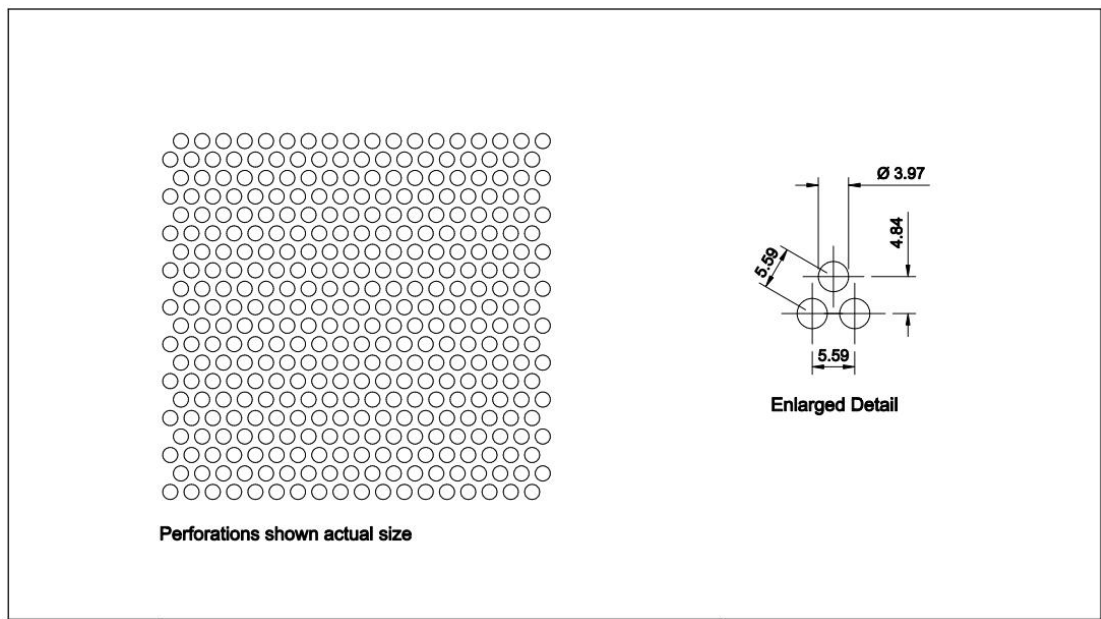

Open Area: 30%

Pattern: Round Staggered

Hole Size: 3.2mm

Pitch: 6.1mm

Open Area: 25%

Pattern: Round Staggered

Hole Size: 3.97mm

Pitch: 5.59mm

Open Area: 46%

Pattern: Round Staggered

Hole Size: 4.76mm

Pitch: 6.35mm

Open Area: 51%

Pattern: Round Staggered

Hole Size: 4.76mm

Pitch: 7.92mm

Pitch: 16mm

Open Area: 32%

Pattern: Round Staggered

Hole Size: 12.7mm

Pitch: 17.27mm

Open Area: 49%

Pattern: Round Staggered

Hole Size: 19.05mm

Pitch: 25.4mm

Open Area: 51%

Pattern: Round Staggered

Hole Size: 19.05mm

Pitch: 30mm

Open Area: 38%

Pattern: Round Staggered

Hole Size: 25.4mm