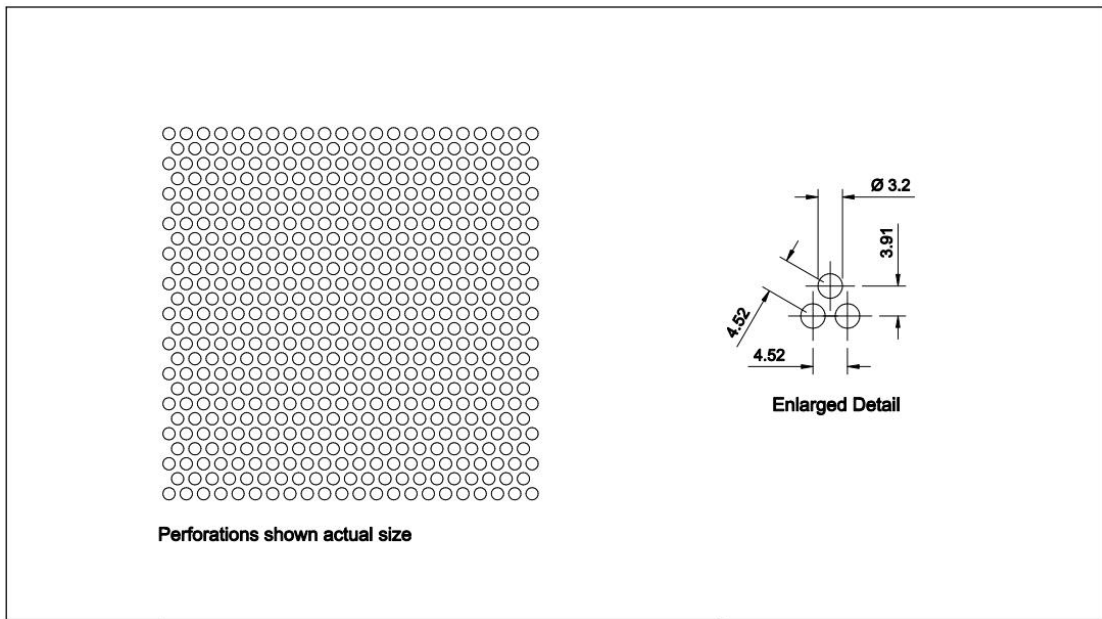

Pattern: Round Staggered
 Hole Size: 2.41mm
 Pitch: 9.53mm*6.74mm
 Open Area: 11%

Pattern: Round Staggered

Hole Size: 2.41mm

Pitch: 3.66mm

Open Area: 40%

Pattern: Round Staggered

Hole Size: 3.2mm

Pitch: 4.52mm

Open Area: 62%

Pattern: Round Staggered
 Hole Size: 9.53mm
 Pitch: 12.7mm
 Open Area: 51%

Pattern: Round Staggered
 Hole Size: 9.53mm
 Pitch: 14.27mm
 Open Area: 40%

Pattern: Round Staggered

Hole Size: 9.53mm

Pitch: 16mm

Open Area: 32%

Pattern: Round Staggered

Hole Size: 12.7mm

Pitch: 17.27mm

Open Area: 49%

Pattern: Round Staggered

Hole Size: 19.05mm

Pitch: 25.4mm

Open Area: 51%

Pattern: Round Staggered

Hole Size: 19.05mm

Pitch: 30mm

Open Area: 38%

Pattern: Round Staggered

Hole Size: 25.4mm