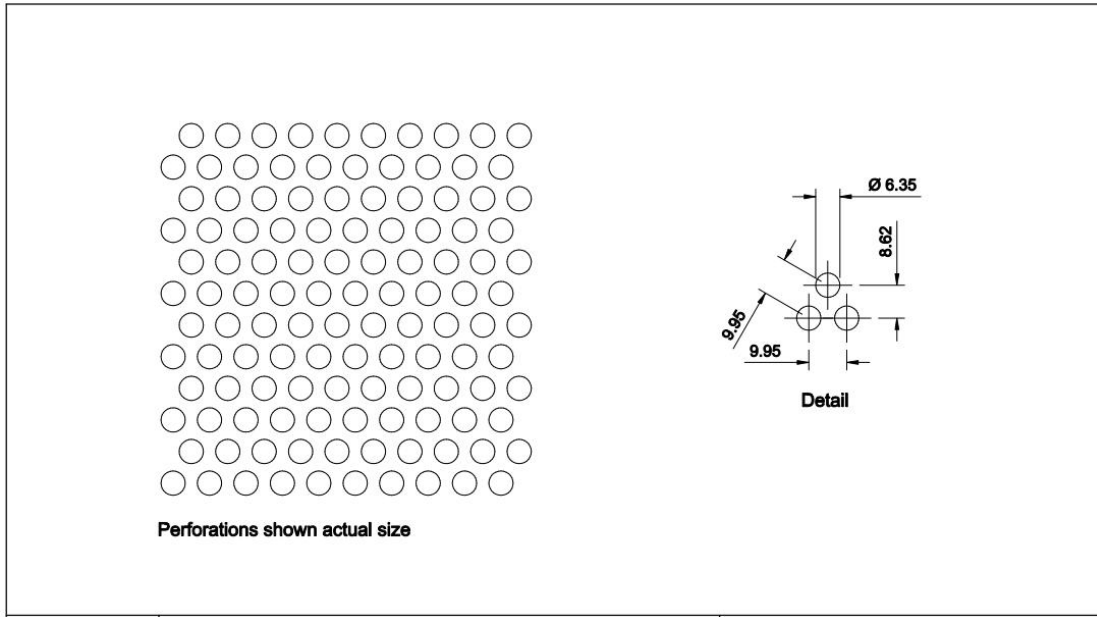

Open Area: 33%

Pattern: Round Staggered

Hole Size: 6.35mm

Pitch: 12.7mm

Open Area: 23%

Pattern: Round Staggered

Hole Size: 6.35mm

Pitch: 8.89mm

Open Area: 46%

Pattern: Round Staggered

Hole Size: 6.35mm

Pitch: 9.95mm

Open Area: 40%

Pattern: Round Staggered

Hole Size: 7.94mm

Pitch: 9.55mm

Open Area: 62%

Pattern: Round Staggered
 Hole Size: 9.53mm
 Pitch: 12.7mm
 Open Area: 51%

Pattern: Round Staggered
 Hole Size: 9.53mm
 Pitch: 14.27mm
 Open Area: 40%

Pattern: Round Staggered

Hole Size: 9.53mm

Pitch: 16mm

Open Area: 32%

Pattern: Round Staggered

Hole Size: 12.7mm

Pitch: 17.27mm

Open Area: 49%

Pattern: Round Staggered

Hole Size: 19.05mm